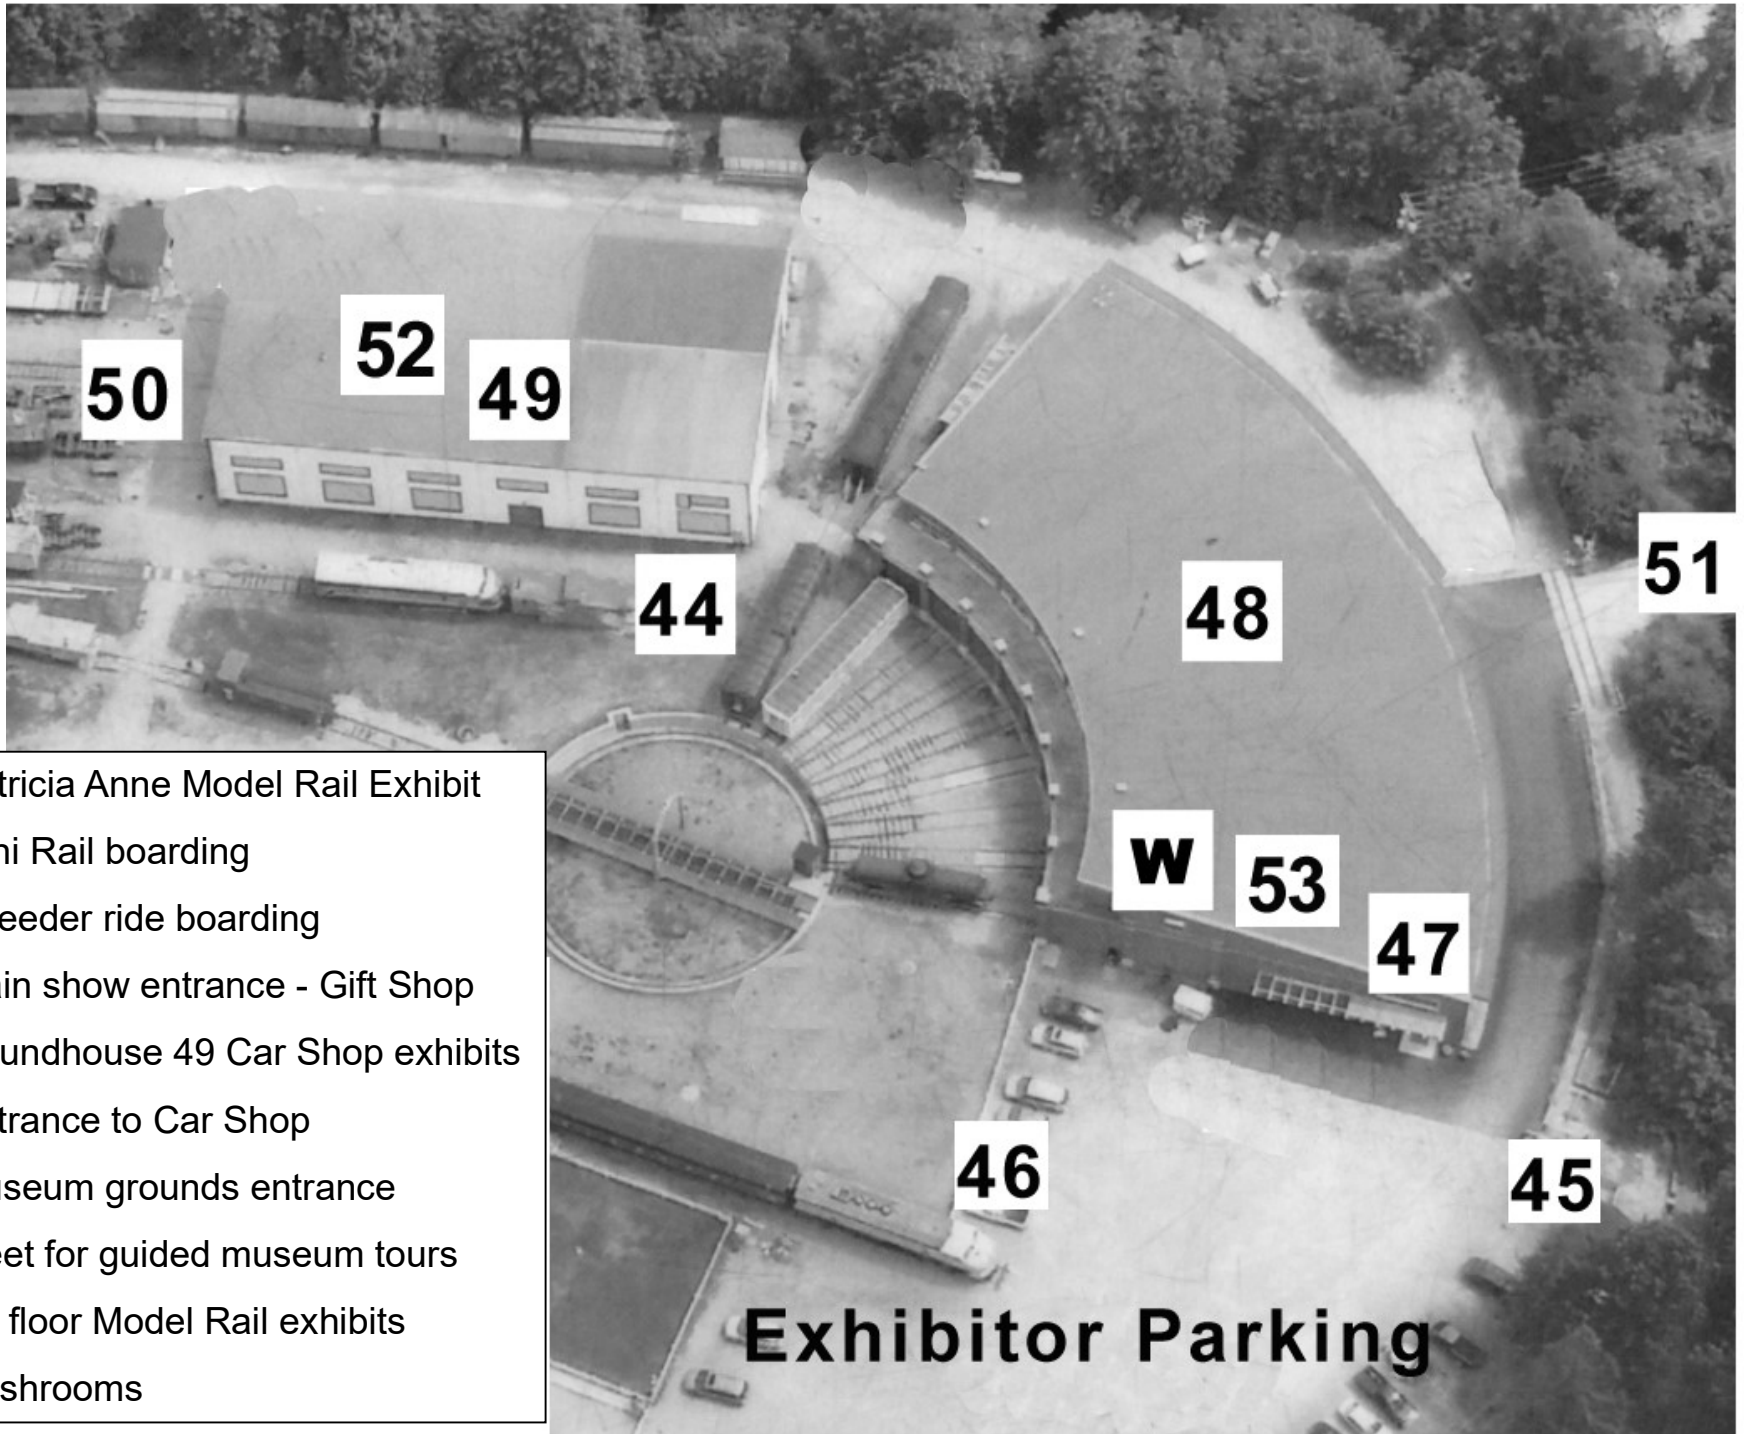

7 & 23 Free test your driving skills - RC car, truck hill climb course and Hot Wheels Racing, (Sunday only, time trial RC racing heats free). 52 Free behind the scenes guided railway museum tours, meet beside the speeders display tours at 11am, 1pm, 2pm, 3pm

- 44 Patricia Anne Model Rail Exhibit
- 45 Mini Rail boarding
- 46 Speeder ride boarding
- 47 Main show entrance - Gift Shop
- 48 Roundhouse 49 Car Shop exhibits
- 50 Entrance to Car Shop
- 51 Museum grounds entrance
- 52 Meet for guided museum tours
- 53 2nd floor Model Rail exhibits
- W Washrooms