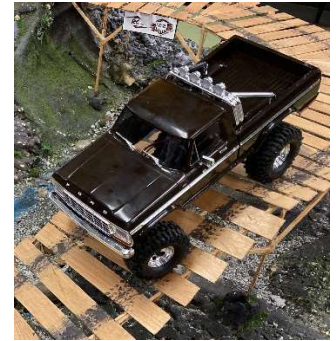

RAILWAY MUSEUM
OF BRITISH COLUMBIA

Sea to Sky Model Train & Hobby Show 2025

March 22, 10 - 5, March 23, 10 - 4

Railway Museum of British Columbia, Squamish

Detailed operating Model Railway Displays of multiple scales. Tour the full-size trains and Royal Hudson Steam Engine with guided behind the scenes museum tours all weekend.

New and used items for sale: Model trains, track, diecast vehicles, plastic model kits, scenery, RC vehicles, hobby tools and supplies. Gift Shop apparel and logo-wear. Hands on for the children: Operate toy trains. Wood trains and battery Thomas train play tables. Remote control car racing, crawler and truck hill climb course. Lego Train layout, Hot Wheels Racing, Doll House interior displays, Snacks on site, free parking.