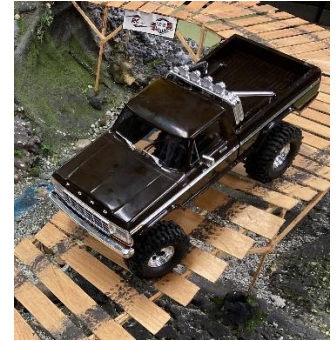

RAILWAY MUSEUM
OF BRITISH COLUMBIA

Sea to Sky Model Train & Hobby Show 2025

March 22, 10 - 5, March 23, 10 - 4

Railway Museum of British Columbia, Squamish

Detailed operating Model Railway Displays of multiple scales. Tour the full-size trains and Royal Hudson Steam Engine with guided behind the scenes museum tours all weekend.

New and used items for sale: Model trains, track, diecast vehicles, plastic model kits, scenery, RC vehicles, hobby tools and supplies. Gift Shop apparel and logo-wear. Hands on for the children: Operate toy trains. Wood trains and battery Thomas train play tables. Remote control car racing, crawler and truck hill climb course. Lego Train layout, Hot Wheels Racing, Doll House interior displays, Snacks on site, free parking.